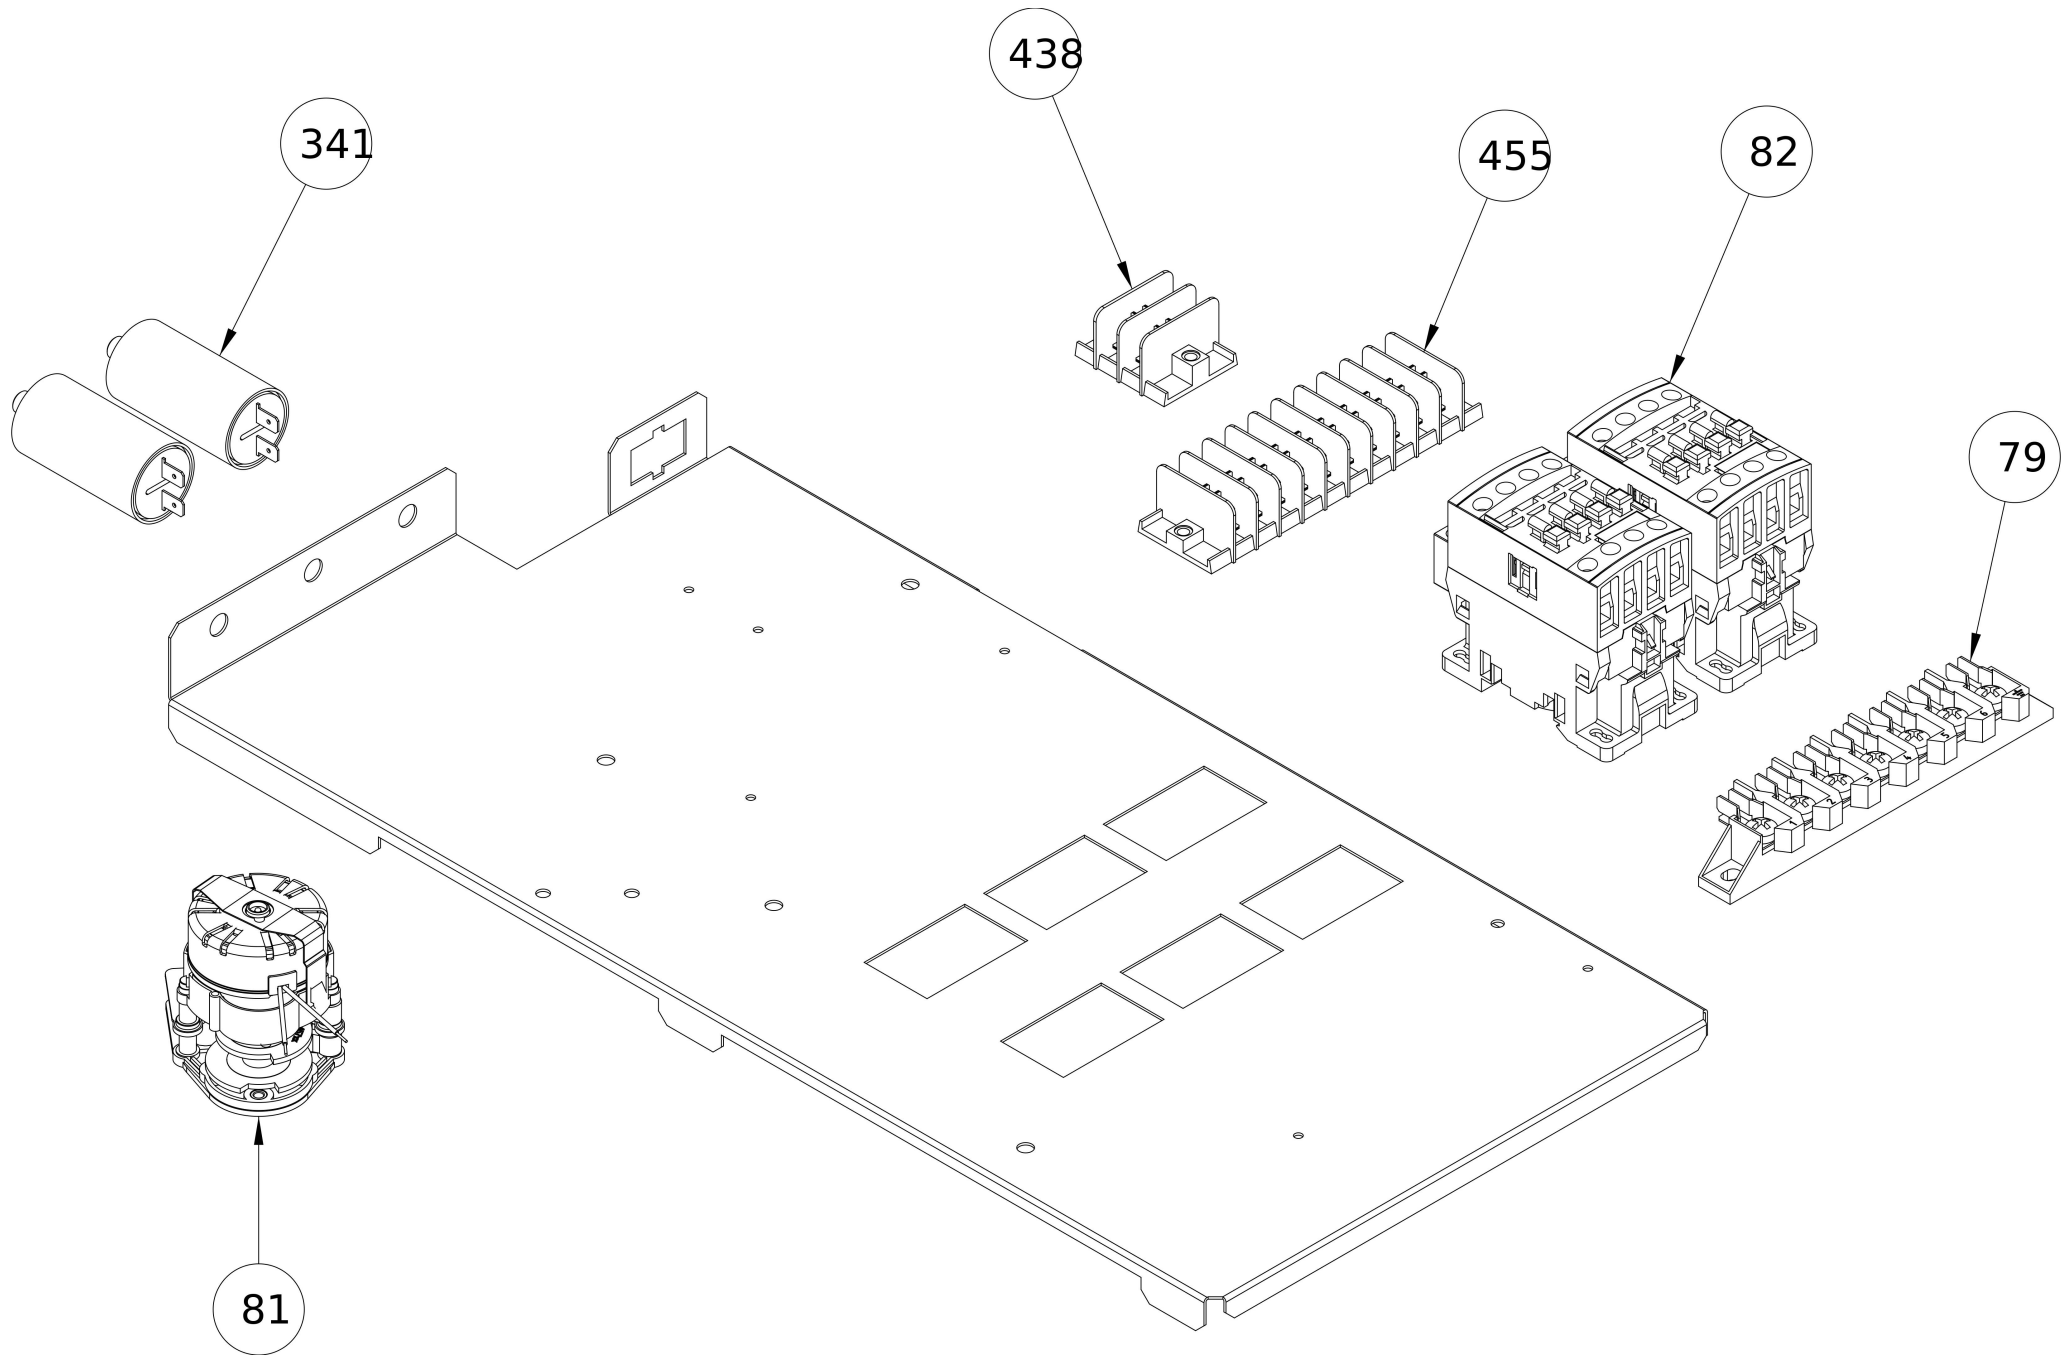

Frontal panel

#	Code	Description	Specification	UM	Qty
1	R51FRO00003	RADAX FRONTAL STICKER	For Radax oven	pz	1
1	R51FRO00011	TATRA FRONTAL STICKER	For Tatra oven	pz	1
2	R50PAR00004	BLUE KNOB	For Radax proofer	pz	3
2	R60MAN0001	SATIN CHROME KNOB	For Tatra oven	pz	3
3	R20LAM00003	INDICATOR LIGHT		pz	1
6	R20REG00003	TIMER		pz	1
7	R20REG00004	THERMOSTAT		pz	1
8	R20REG00005	HUMIDIFICATION SWITCH		pz	1
9	R85CRU00004	Frontal panel		pz	1
328	R20SCH00003	BUZZER ELECRTONIC BOARD		pz	1

Door

#	Code	Description	Specification	UM	Qty
37	R85AVI00001	DOOR INTERNAL GLASS		pz	1
38	R85AVE00001	DOOR EXTERNAL GLASS	To order share s/n	pz	1
39	R85PTA00001	DOOR ASSEMBLY	To order share s/n	pz	1
44	040TAP00015	INTERNAL GLASS HINGE		pz	6
45	R60MNG00001	BLACK DOOR HANDLE	For Tatra oven	pz	1
45	R60MNG00002	BLUE LEFT DOOR HANDLE	For Radax oven	pz	1
269	R50PAR00007	GLASS BLOCKING KNOB		pz	2

Electrical box

#	Code	Description	Specification	UM	Qty
79	R20MOR00001	TERMINAL BLOCK		pz	1
81	R20REG00002	MOTOR DIRECTION TIMES SWITCH		pz	1
82	R20TEL00002	BRAKER		pz	2
341	R20CND00002	CAPACITOR 6,3 ?F	Single speed oven	pz	2
341	R20CND00003	CAPACITOR 8 ?F	Two speeds oven	pz	2
438	R20MOR00006	2 POLES TERMINAL BLOCK		pz	1
455	R20MOR00003	10 POLES TERMINAL BLOCK		pz	1

Oven body

#	Code	Description	Specification	UM	Qty
65	R50GUA00001	DOOR GASKET		pz	2
69	R60NAS00001	HANDLE STUD		pz	1
70	R60PER00010	HANDLE PIVOT		pz	1
78	R20PUL00002	DOOR MICRO		pz	1
83	R20REG00001	SAFETY THERMOSTAT		pz	1
91	R60PIE00002	PLASTIC FEET		pz	4
98	R20MOR00002	THERMINAL BLOCK BRIDGE		pz	1
108	R30TBS00001	BEND 90°		pz	1
115	TBC-BACK	REAR PANEL	To order share s/n	pz	1
118	R10CER00003	TOP HINGE		pz	1
119	R10CER00002	LEFT LOWER HINGE	Left hinge	pz	1
119	R10CER00007	RIGHT LOWER HINGE	Right hinge	pz	1
121	R10PIA00016	STUD PLATE		pz	1
300	R30TBS00002	DRAIN PIPE		pz	1