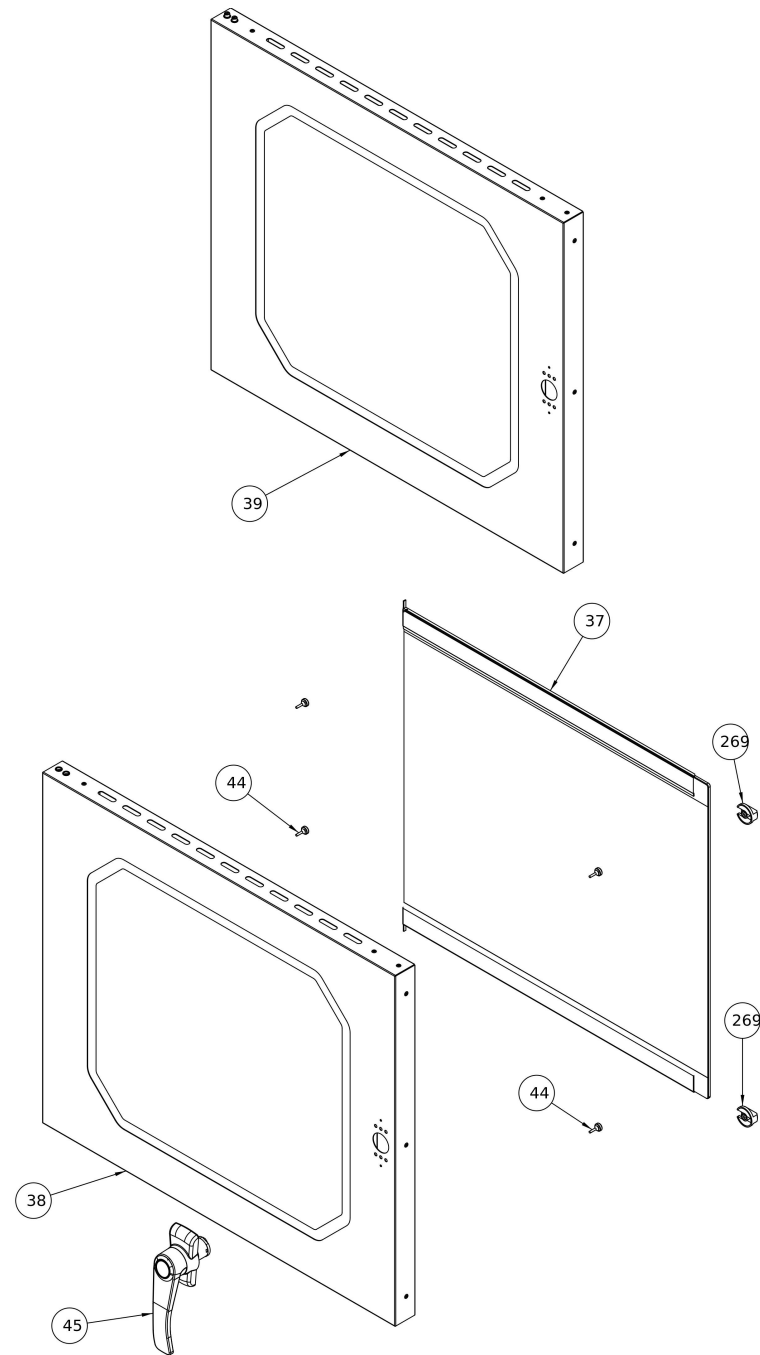

Frontal panel

#	Code	Description	Specification	UM	Qty
1	R51FRO00003	RADAX FRONTAL STICKER	For Radax oven	pz	1
1	R51FRO00011	TATRA FRONTAL STICKER	For Tatra oven	pz	1
2	R50PAR00004	BLUE KNOB	For Radax proofer	pz	3
2	R60MAN0001	SATIN CHROME KNOB	For Tatra oven	pz	3
3	R20LAM00003	INDICATOR LIGHT		pz	1
6	R20REG00003	TIMER		pz	1
7	R20REG00004	THERMOSTAT		pz	1
8	R20REG00005	HUMIDIFICATION SWITCH		pz	1
9	R85CRU00004	Frontal panel		pz	1
328	R20SCH00003	BUZZER ELECRTONIC BOARD		pz	1

Door

#	Code	Description	Specification	UM	Qty
37	R85AVI00001	DOOR INTERNAL GLASS		pz	1
38	R85AVE00001	DOOR EXTERNAL GLASS	To order share s/n	pz	1
39	R85PTA00001	DOOR ASSEMBLY	To order share s/n	pz	1
44	040TAP00015	INTERNAL GLASS HINGE		pz	6
45	R60MNG00001	BLACK DOOR HANDLE	For Tatra oven	pz	1
45	R60MNG00002	BLUE LEFT DOOR HANDLE	For Radax oven	pz	1
269	R50PAR00007	GLASS BLOCKING KNOB		pz	2

Electrical box

#	Code	Description	Specification	UM	Qty
79	R20MOR00001	TERMINAL BLOCK		pz	1
81	R20REG00002	MOTOR DIRECTION TIMES SWITCH		pz	1
82	R20TEL00002	BRAKER		pz	2
341	R20CND00002	CAPACITOR 6,3 ?F	Single speed oven	pz	2
341	R20CND00003	CAPACITOR 8 ?F	Two speeds oven	pz	2
438	R20MOR00006	2 POLES TERMINAL BLOCK		pz	1
455	R20MOR00003	10 POLES TERMINAL BLOCK		pz	1

Oven body

#	Code	Description	Specification	UM	Qty
65	R50GUA00001	DOOR GASKET		pz	2
69	R60NAS00001	HANDLE STUD		pz	1
70	R60PER00010	HANDLE PIVOT		pz	1
78	R20PUL00002	DOOR MICRO		pz	1
83	R20REG00001	SAFETY THERMOSTAT		pz	1
91	R60PIE00002	PLASTIC FEET		pz	4
98	R20MOR00002	THERMINAL BLOCK BRIDGE		pz	1
108	R30TBS00001	BEND 90°		pz	1
115	TBC-BACK	REAR PANEL	To order share s/n	pz	1
118	R10CER00003	TOP HINGE		pz	1
119	R10CER00002	LEFT LOWER HINGE	Left hinge	pz	1
119	R10CER00007	RIGHT LOWER HINGE	Right hinge	pz	1
121	R10PIA00016	STUD PLATE		pz	1
300	R30TBS00002	DRAIN PIPE		pz	1