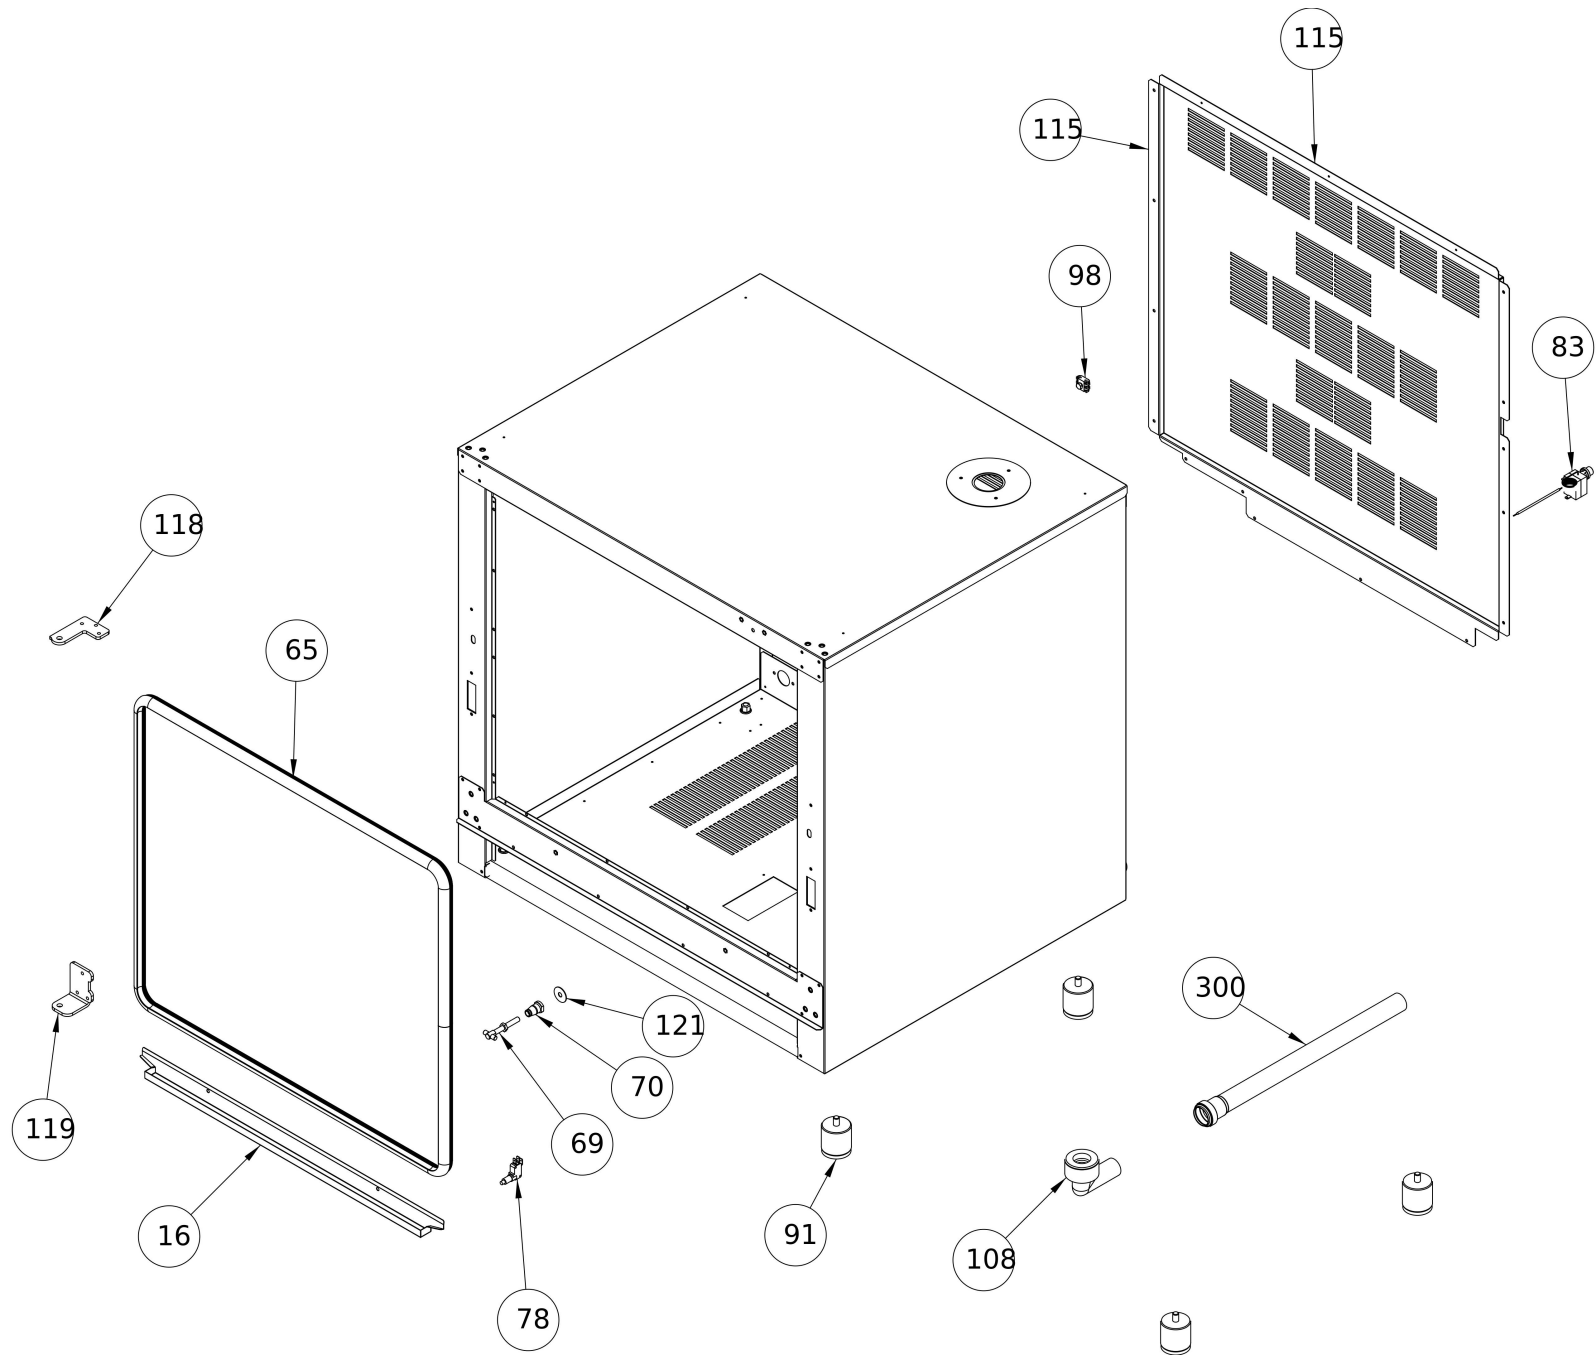

Frontal panel

#	Code	Description	Specification	UM	Qty
1	R51FRO00003	RADAX FRONTAL STICKER	For Radax oven	pz	1
1	R51FRO00011	TATRA FRONTAL STICKER	For Tatra oven	pz	1
2	R50PAR00004	BLUE KNOB	For Radax proofer	pz	3
2	R60MAN0001	SATIN CHROME KNOB	For Tatra oven	pz	3
3	R20LAM00003	INDICATOR LIGHT		pz	1
6	R20REG00003	TIMER		pz	1
7	R20REG00004	THERMOSTAT		pz	1
8	R20REG00005	HUMIDIFICATION SWITCH		pz	1
9	R85CRU00004	Frontal panel		pz	1
328	R20SCH00003	BUZZER ELECRTONIC BOARD		pz	1

Door

#	Code	Description	Specification	UM	Qty
37	R85AVI00001	DOOR INTERNAL GLASS		pz	1
38	R85AVE00001	DOOR EXTERNAL GLASS	To order share s/n	pz	1
39	R85PTA00001	DOOR ASSEMBLY	To order share s/n	pz	1
44	040TAP00015	INTERNAL GLASS HINGE		pz	6
45	R60MNG00001	BLACK DOOR HANDLE	For Tatra oven	pz	1
45	R60MNG00002	BLUE LEFT DOOR HANDLE	For Radax oven	pz	1
269	R50PAR00007	GLASS BLOCKING KNOB		pz	2

Electrical box

#	Code	Description	Specification	UM	Qty
79	R20MOR00001	TERMINAL BLOCK		pz	1
81	R20REG00002	MOTOR DIRECTION TIMES SWITCH		pz	1
82	R20TEL00002	BRAKER		pz	2
341	R20CND00002	CAPACITOR 6,3 ?F	Single speed oven	pz	2
341	R20CND00003	CAPACITOR 8 ?F	Two speeds oven	pz	2
438	R20MOR00006	2 POLES TERMINAL BLOCK		pz	1
455	R20MOR00003	10 POLES TERMINAL BLOCK		pz	1

Oven body

#	Code	Description	Specification	UM	Qty
65	R50GUA00001	DOOR GASKET		pz	2
69	R60NAS00001	HANDLE STUD		pz	1
70	R60PER00010	HANDLE PIVOT		pz	1
78	R20PUL00002	DOOR MICRO		pz	1
83	R20REG00001	SAFETY THERMOSTAT		pz	1
91	R60PIE00002	PLASTIC FEET		pz	4
98	R20MOR00002	THERMINAL BLOCK BRIDGE		pz	1
108	R30TBS00001	BEND 90°		pz	1
115	TBC-BACK	REAR PANEL	To order share s/n	pz	1
118	R10CER00003	TOP HINGE		pz	1
119	R10CER00002	LEFT LOWER HINGE	Left hinge	pz	1
119	R10CER00007	RIGHT LOWER HINGE	Right hinge	pz	1
121	R10PIA00016	STUD PLATE		pz	1
300	R30TBS00002	DRAIN PIPE		pz	1