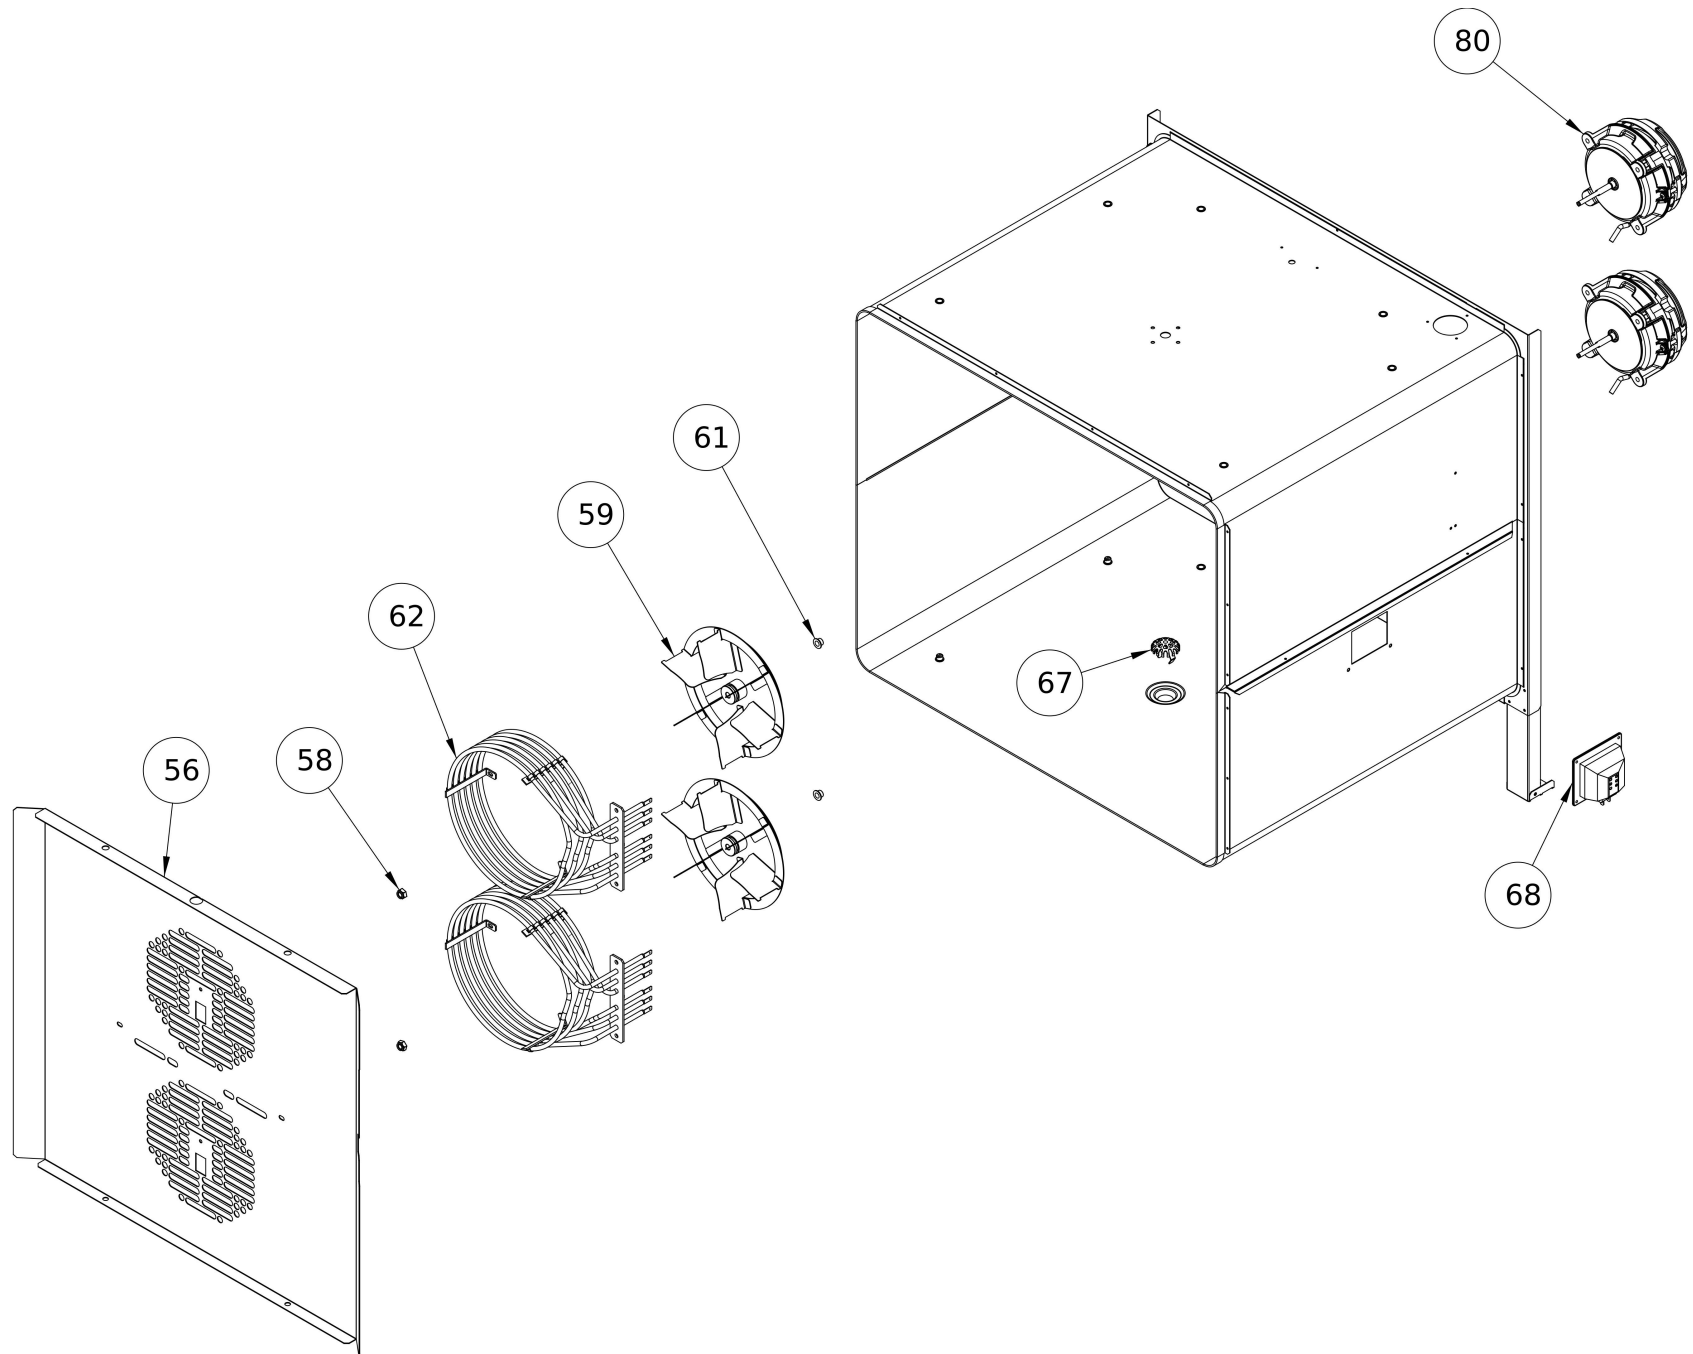

Electrical box

#	Code	Description	Specification	UM	Qty
79	R20MOR00001	TERMINAL BLOCK		pz	1
81	R20REG00002	MOTOR DIRECTION TIMES SWITCH		pz	1
82	R20TEL00002	BRAKER		pz	2
341	R20CND00002	CAPACITOR 6,3 ?F	Single speed oven	pz	2
341	R20CND00003	CAPACITOR 8 ?F	Two speeds oven	pz	2
438	R20MOR00006	2 POLES TERMINAL BLOCK		pz	1
455	R20MOR00003	10 POLES TERMINAL BLOCK		pz	1

Oven body

#	Code	Description	Specification	UM	Qty
65	R50GUA00001	DOOR GASKET		pz	2
69	R60NAS00001	HANDLE STUD		pz	1
70	R60PER00010	HANDLE PIVOT		pz	1
78	R20PUL00002	DOOR MICRO		pz	1
83	R20REG00001	SAFETY THERMOSTAT		pz	1
91	R60PIE00002	PLASTIC FEET		pz	4
98	R20MOR00002	THERMINAL BLOCK BRIDGE		pz	1
108	R30TBS00001	BEND 90°		pz	1
115	TBC-BACK	REAR PANEL	To order share s/n	pz	1
118	R10CER00003	TOP HINGE		pz	1
119	R10CER00002	LEFT LOWER HINGE	Left hinge	pz	1
119	R10CER00007	RIGHT LOWER HINGE	Right hinge	pz	1
121	R10PIA00016	STUD PLATE		pz	1
300	R30TBS00002	DRAIN PIPE		pz	1