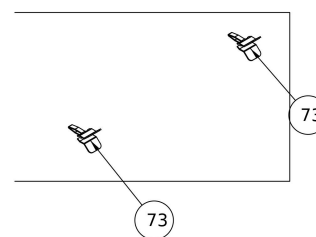

#	Code	Description	Specification	UM	Qty
73	R60FAS00001	THERMOSTAT SPRING		pz	2
107	R20ELE00001	SOLENOID VALVE		pz	1
150	TBC-GRI	TRAYS HOLDER	To order share s/n	pz	2
443	TBC-GRI	TRAYS HOLDER	To order share s/n	pz	2